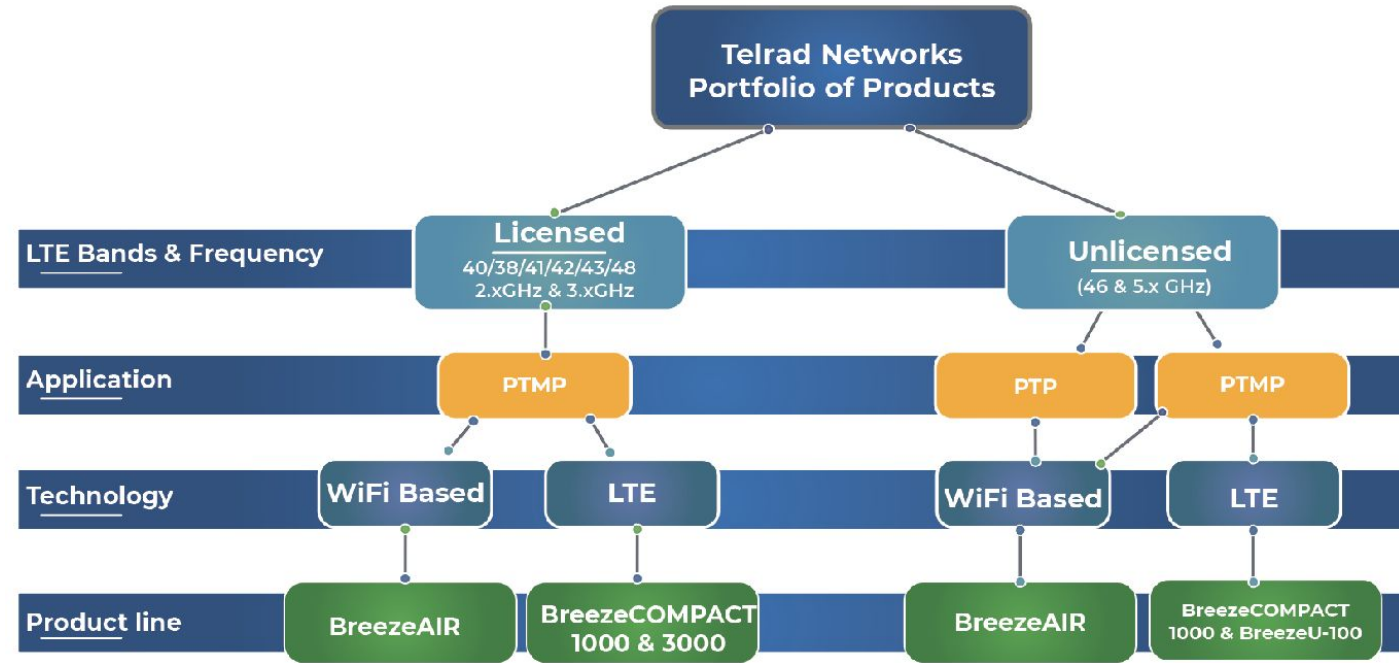

Telrad

Get more from wireless.

Telrad

Get more from wireless.

🌐 Tecnología Israelí

🌐 LTE & WIFI

🌐 TDD & FFD

🌐 Equipos con supresión de ruido (AIS)

Telrad

Get more from wireless.

Equipos Carrier Class, diseñado y testado para **cumplir** las exigencias de los “cinco nueves”

	8000	ACE
Frequency	4.8-6.0, 2.3-2.7, 3.3-3.8, 4.4-4.8, 5.6-6.4, 6.0-7.0GHz, 7.0-7.8Ghz*,10-10.7Ghz*	4.8-6.1Ghz
Capacity	310Mbps	750Mbps
Channel Bandwidth	5/7/10/14/20/28/40/50 MHz	5/10/20/40/80 MHz
Max Mod UL/DL	64QAM/64QAM	256QAM/256QAM
Jumbo Frames	3584bytes	2048bytes
Duplex	Configurable TDD/FDD	TDD
Latency	1ms	1ms
Power Consumption	<7Watt	<10Watt
Interfaces	2x RJ-45, POE in&out	2x RJ-45, POE in&out