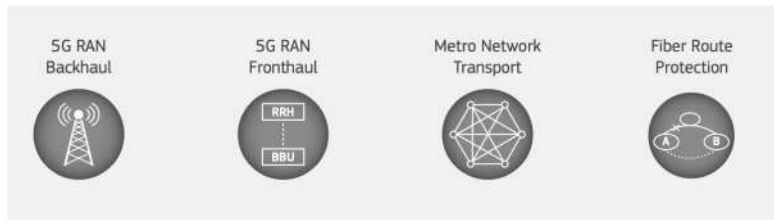

- ❑ **Backhaul de Alta Velocidad**
- ❑ **Banda V y banda E (60, 70 Ghz)**
- ❑ **Banda Milimétricas.**
- ❑ **Más Capacidad, sin Interferencia.**
- ❑ **De 1 a 30 Gbps Full Duplex.**
- ❑ **Ideal para redes de Alta Capacidad.**
- ❑ **Backhaul de 5G**

E-Band Multi-Gigabit Technology

- UltraLink™-FX80 CN
- UltraLink™-BX70
- UltraLink™-GX80

The image shows a vertical antenna array with three circular panels mounted on a metal pole. The text and bullet points are overlaid on a white, curved background element.