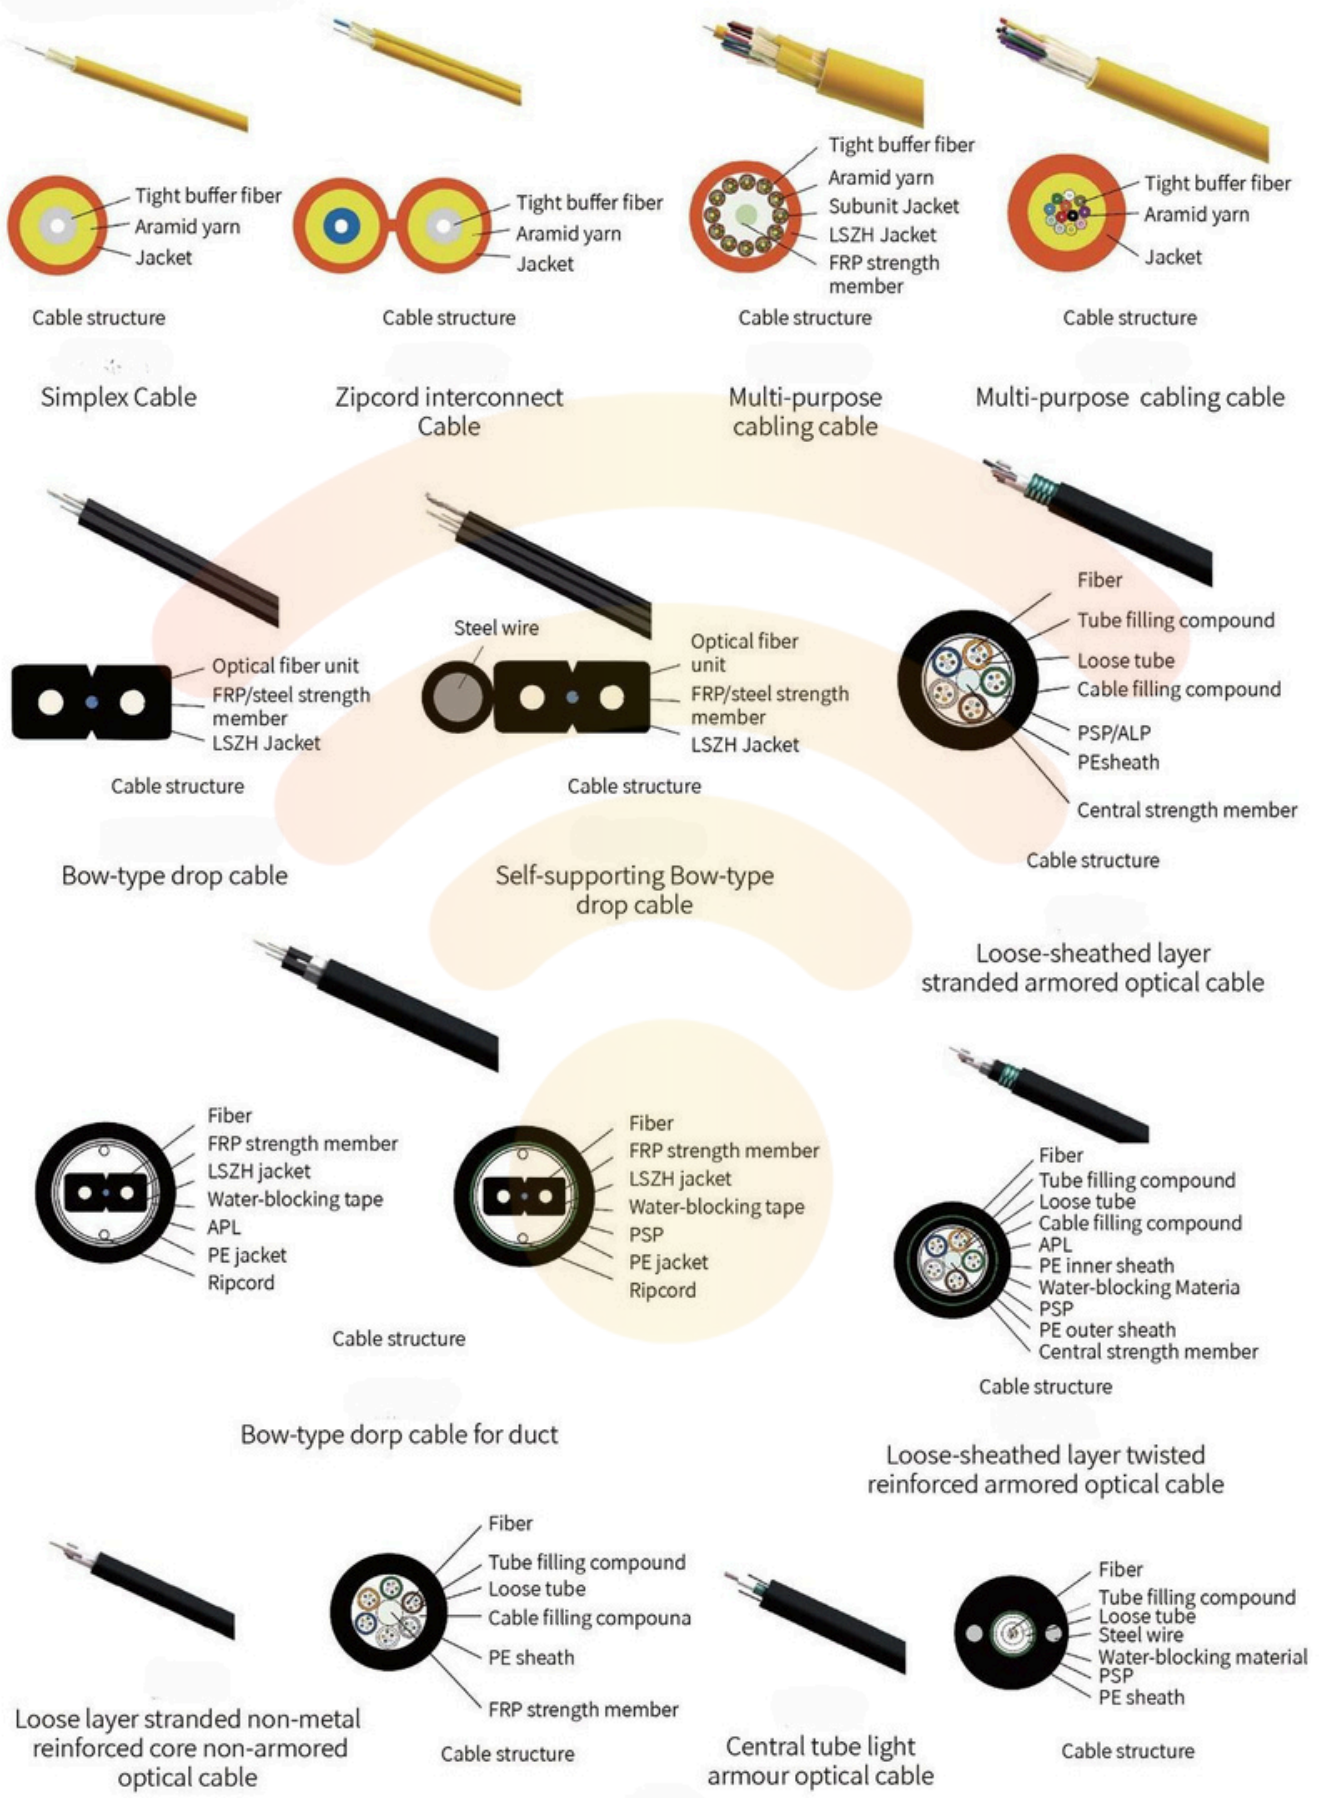

ODF de Fibra Óptica

Size:435x317.3x45.5mm
cold roll steel
24 SC simplex
24 fibers

Size:480x 320x89mm
cold roll steel
48 SC Simplex
48 fibers

Size:482x317x45.5mm
cold roll steel
24 SC simplex
24 fibers

Size:441x293x43.6mm
cold roll steel
24 SC simplex
24 fibers

Size:482.4x205x44mm
cold roll steel
12 SC duplex
24 fibers

Size:482X230X445mm
Cold roll steel
24 SC simpl
12 fibers/24 fibers/48 fibers

Size:435x317.3x178mm
cold roll steel
72 SC simplex
144 fibers

Size:440x244x88mm
cold roll steel
48 SC duplex
96 fibers

Size:482x245x44mm
cold roll steel
24 SC simplex
24 fibers

Fibra Óptica

Cable structure

Loose layer twisted non-metal reinforced core ordinary armored optical cable

Cable structure

Central tube non-armored optical cable

Cable structure

Central tube type non-metal armored optical cable

Cable structure

Access fiber optic cable

Cable structure

8-shaped central bundle tube fiber optic cable

Cable structure

Access fiber optic cable