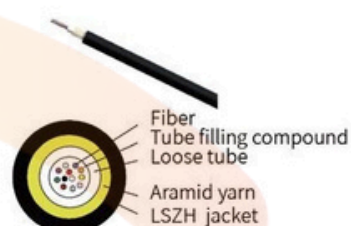

Cable structure

Central tube type non-metal armored optical cable

Cable structure

Access fiber optic cable

Cable structure

8-shaped central bundle tube fiber optic cable

Cable structure

Access fiber optic cable

Cable structure

GCYF(X)Y
Air-blown micro-cable

Cable structure

Access fiber optic cable

Single Sheath (50~200M)

JET ADSS(30~100)

Double Sheath (50~800M)

Temperature Range:
Operating: -40°C to +70°C
Storage: -50°C to +70°C
Installation: -30°C to +70°C
Bending Radius:
Static 10D
Dynamic 20D