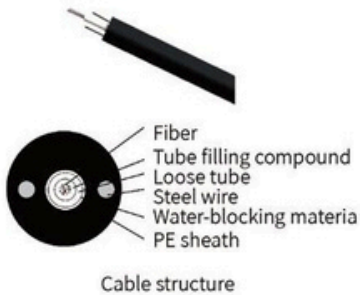

Size:482x245x44mm
cold roll steel
24 SC simplex
24 fibers

Fibra Óptica

Cable structure

Loose layer twisted non-metal reinforced core ordinary armored optical cable

Cable structure

Central tube non-armored optical cable

Cable structure

Central tube type non-metal armored optical cable

Cable structure

Access fiber optic cable

Cable structure

8-shaped central bundle tube fiber optic cable

Cable structure

Access fiber optic cable