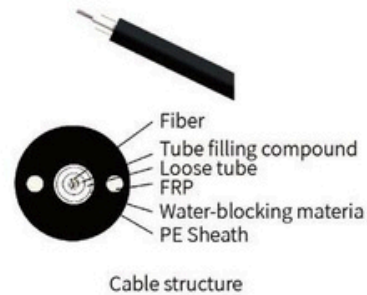

Size:482x245x44mm
cold roll steel
24 SC simplex
24 fibers

Fibra Óptica

Cable structure

Loose layer twisted non-metal reinforced core ordinary armored optical cable

Cable structure

Central tube non-armored optical cable

Cable structure

Central tube type non-metal armored optical cable

Cable structure

Access fiber optic cable

Cable structure

8-shaped central bundle tube fiber optic cable

Cable structure

Access fiber optic cable