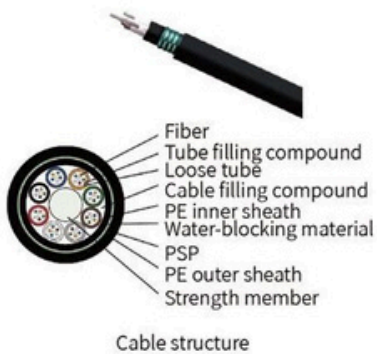

Cable structure

Loose layer twisted non-metal reinforced core ordinary armored optical cable