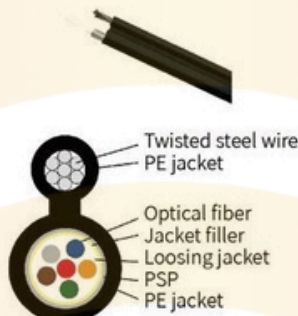

Size:482x245x44mm
cold roll steel
24 SC simplex
24 fibers

Fibra Óptica

Cable structure

Loose layer twisted non-metal reinforced core ordinary armored optical cable

Cable structure

Central tube non-armored optical cable

Cable structure

Central tube type non-metal armored optical cable

Cable structure

Access fiber optic cable

Cable structure

8-shaped central bundle tube fiber optic cable

Cable structure

Access fiber optic cable